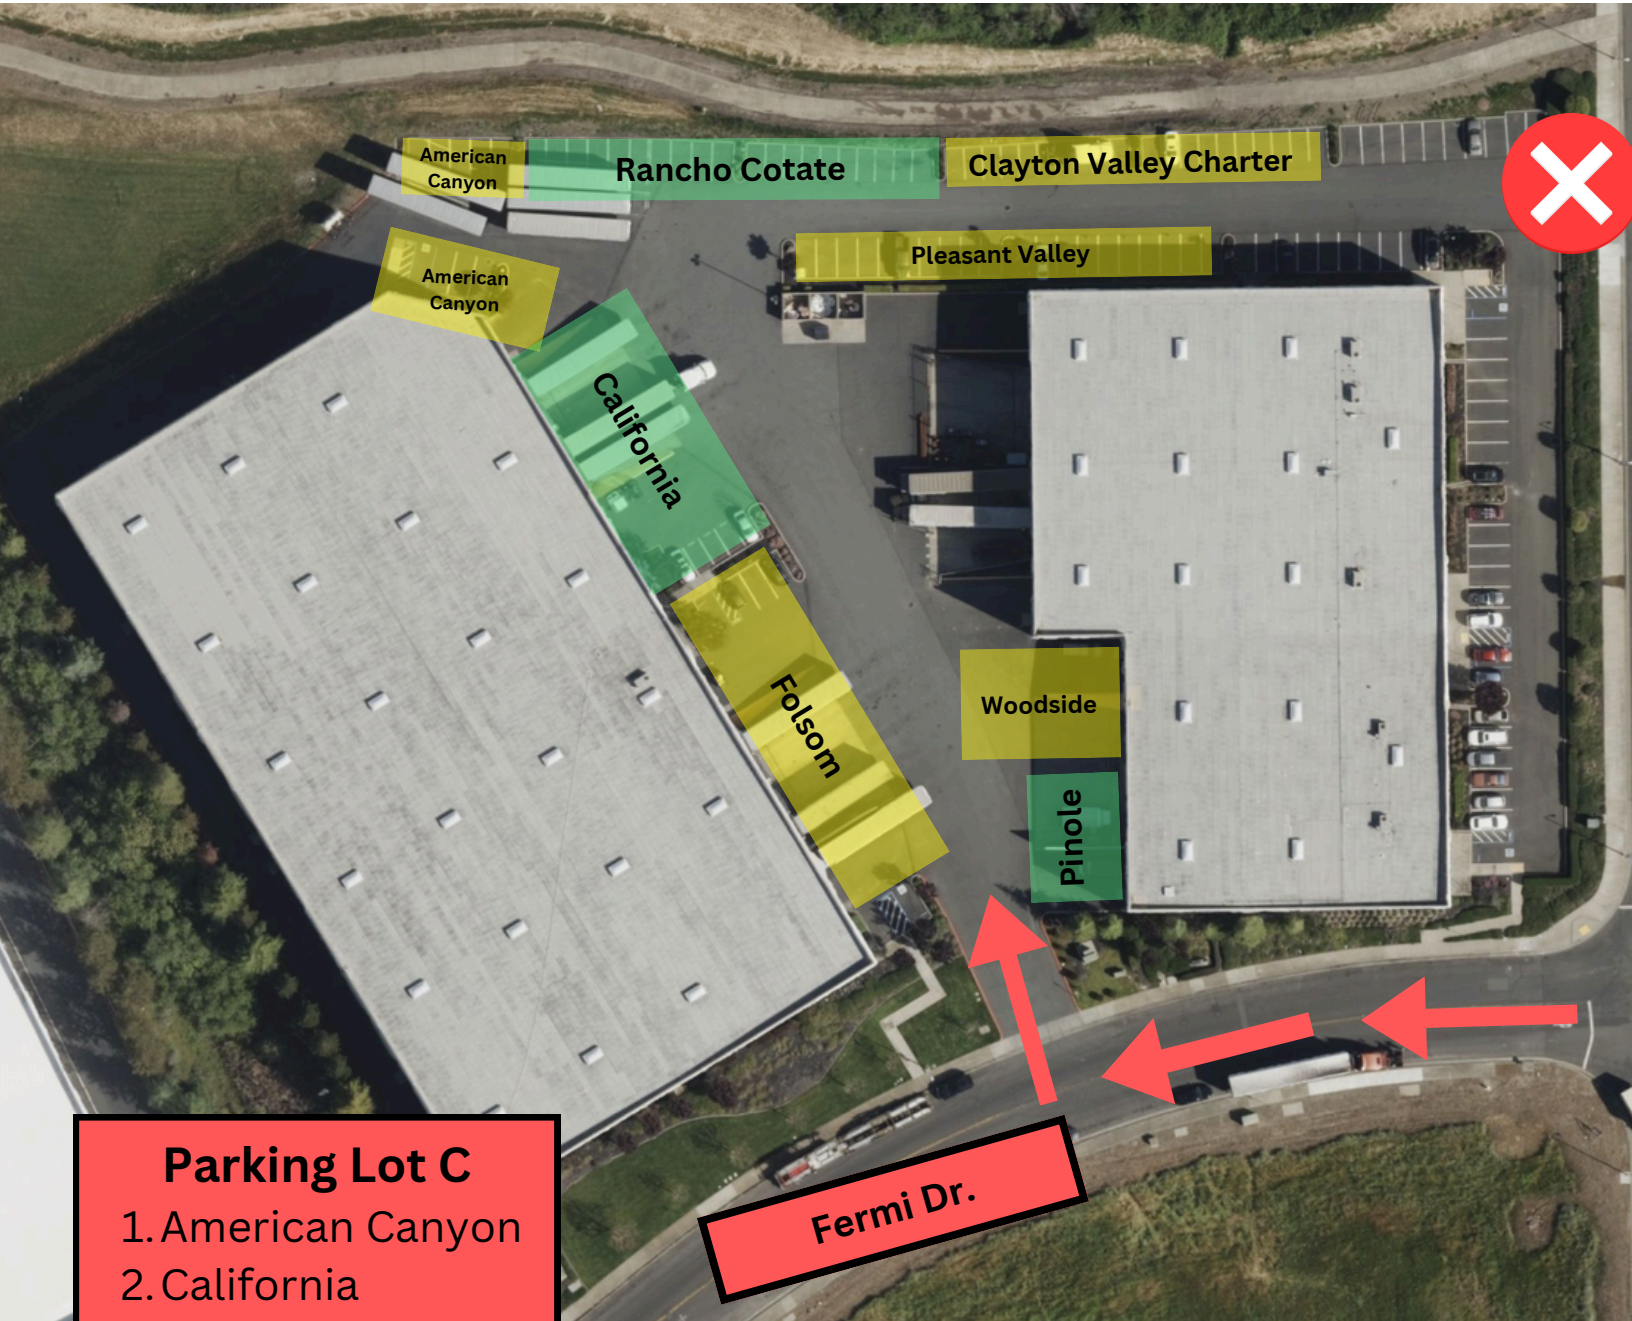

**LOT C - Truck Lot
Fermi Dr.**

**TOURNAMENT OF
CHAMPIONS
NOVEMBER 16, 2024**

1. **Parking Lot C**
1. American Canyon
  2. California
  3. Clayton Valley Charter
  4. Folsom
  5. Pinole
  6. Pleasant Valley
  7. Rancho Cotate
  8. Woodside