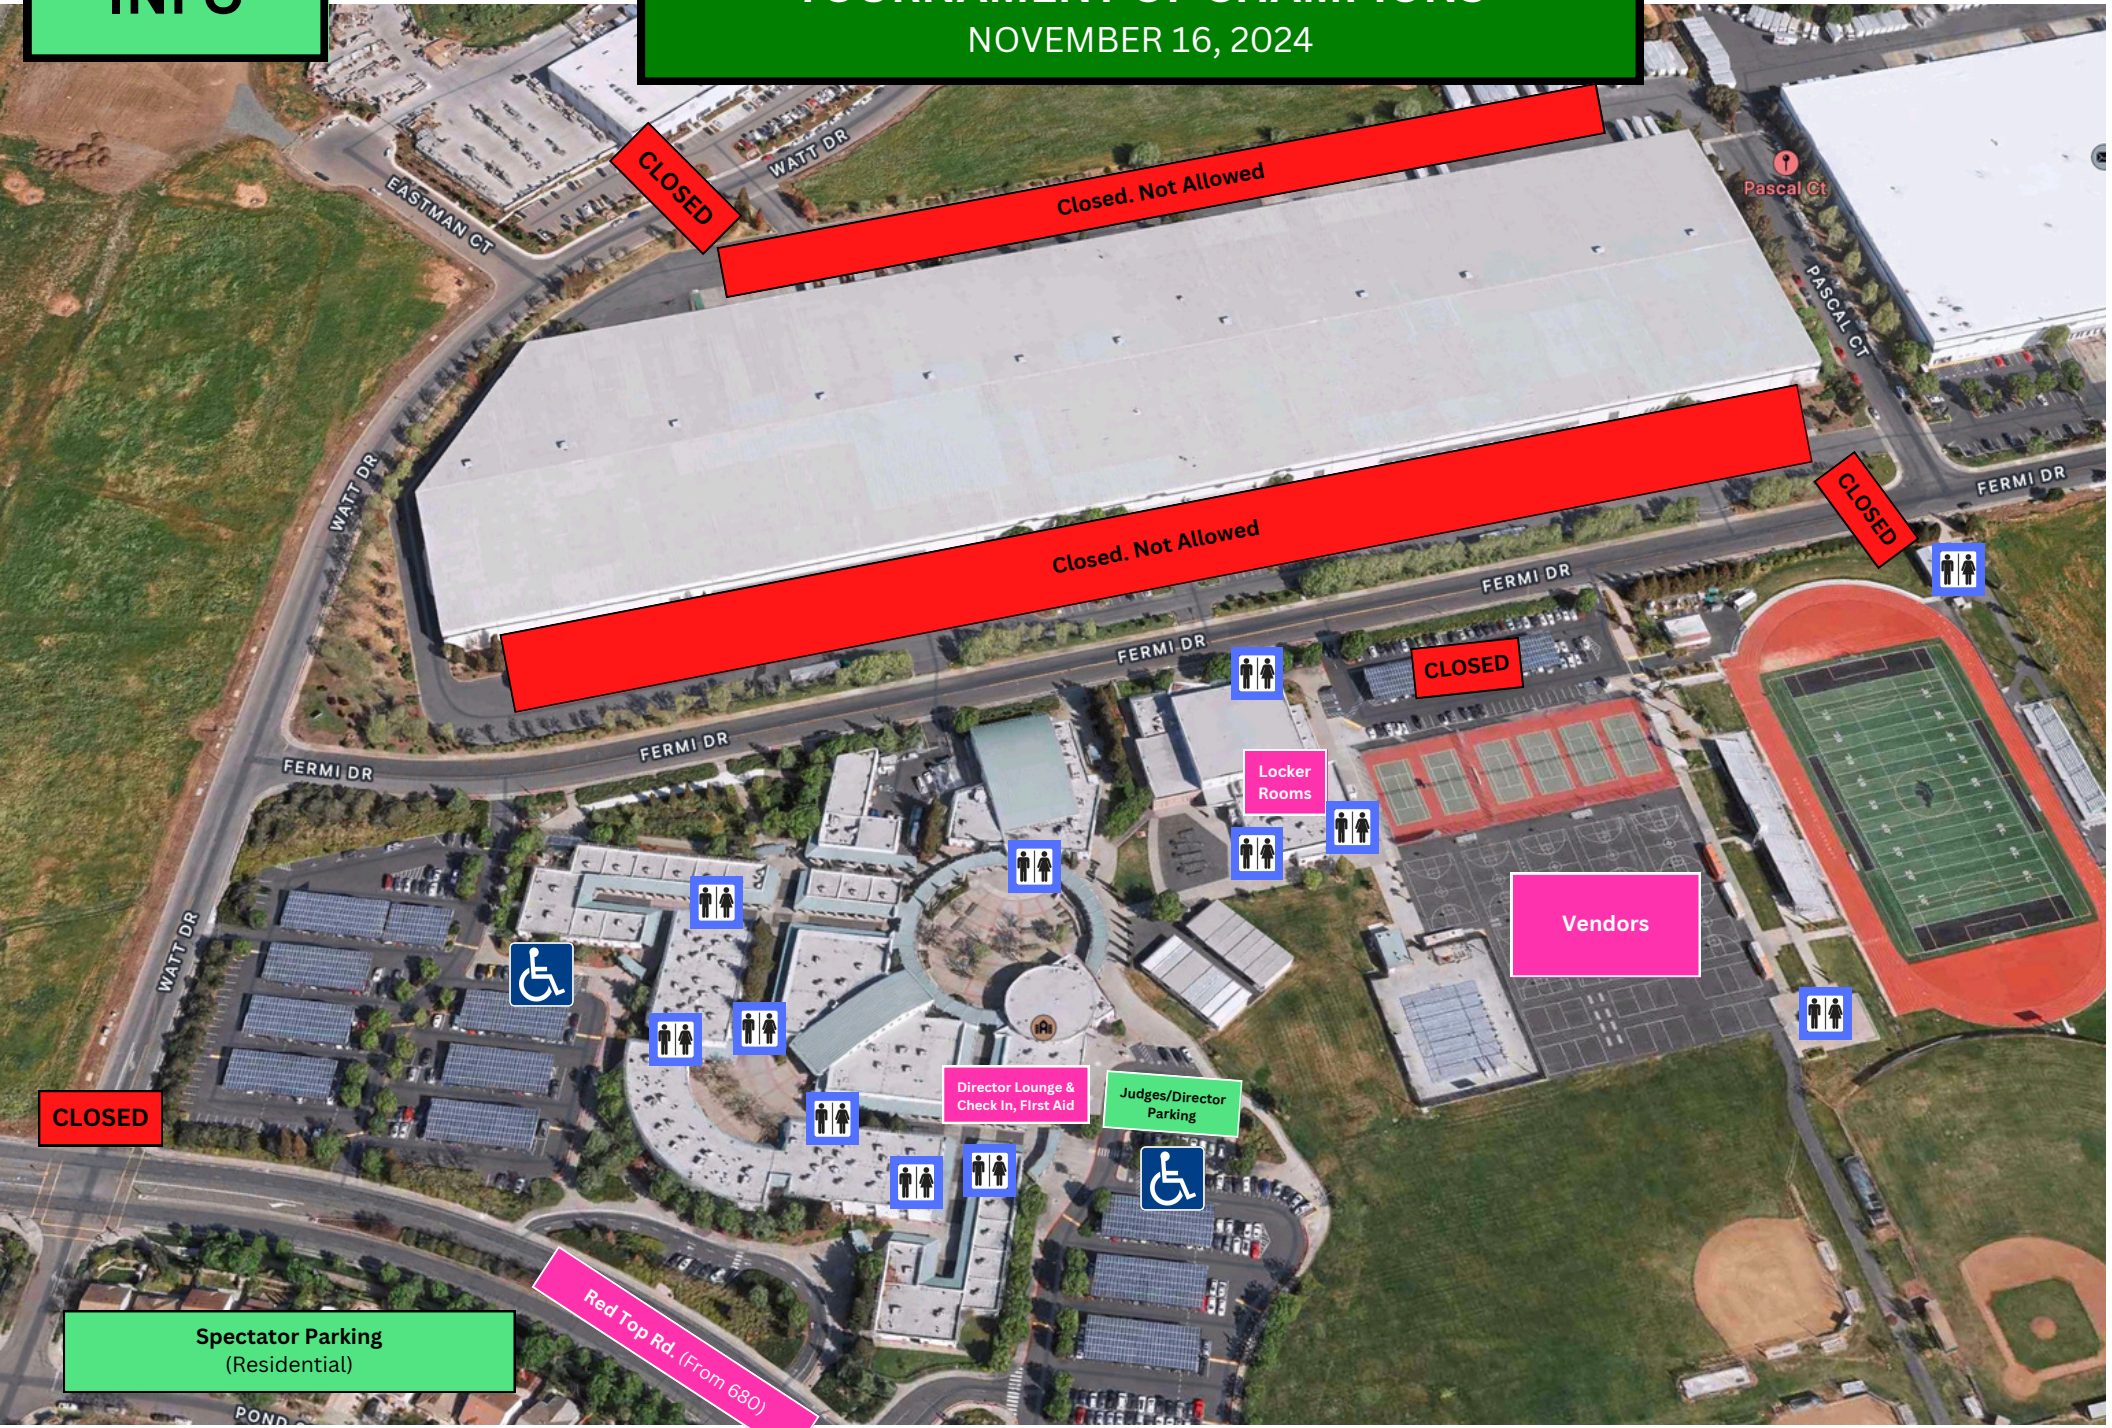

**GENERAL
INFO**

rodriquez entertainment inc

TOURNAMENT OF CHAMPIONS NOVEMBER 16, 2024

CLOSED

Closed. Not Allowed

Closed. Not Allowed

CLOSED

CLOSED

CLOSED

**Spectator Parking
(Residential)**

Red Top Rd. (From 680)

**Director Lounge &
Check In, First Aid**

**Judges/Director
Parking**

**Locker
Rooms**

Vendors